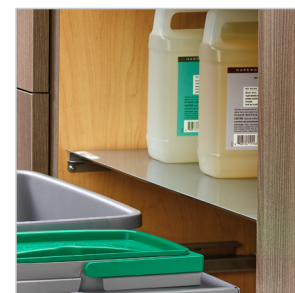

Built-in metal lid

Scan for video

Full Access Steel Top Mount Waste and Recycle Center Pullout w/ Soft-Close

PRODUCT	DESCRIPTION	DIMS	MCO	CAB	FIN-ISH	SLP
53TM-1835GSCDM2-FL	Double 35 qt.	16-7/32 - 16-27/32" (412 - 428 mm) W x 21-21/32" (550 mm) D x 18-13/16" (478 mm) H	16-7/32" (412 mm)	FLB18	Steel	$474.15
53TM-1850GSCDM2-FL	Double 50 qt.	16-7/32 - 16-27/32" (412 - 428 mm) W x 21-21/32" (550 mm) D x 22-19/32" (574 mm) H	16-7/32" (412 mm)	FLFHB18	Steel	$482.85
53TM-18GSCDM3-FL	Sgl. 35 qt. and Dbl. 8 L	16-7/32 - 16-27/32" (412 - 428 mm) W x 21-21/32" (550 mm) D x 18-13/16" (478 mm) H	16-7/32" (412 mm)	FLB18	Steel	$465.45
53TM-24GSCDM4-FL	Dbl. 35 qt. and Dbl. 8 L	22-1/8 - 22-3/4" (563 - 579 mm) W x 21-21/32" (550 mm) D x 18-13/16" (478 mm) H	22-1/8" (562 mm)	FLFHB24	Steel	$495.20