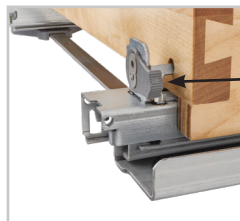

4WCSC-2432DM-2

**TOOL FREE ADJUSTMENT! ALSO AVAILABLE WITH TIP-ON OR SERVO-DRIVE TECHNOLOGY**

Height  
adjustment-  
Max 1/8" lift

Side-to-side  
adjustment-  
Max-1/16"

Tilt/skew  
adjustment for  
top of door