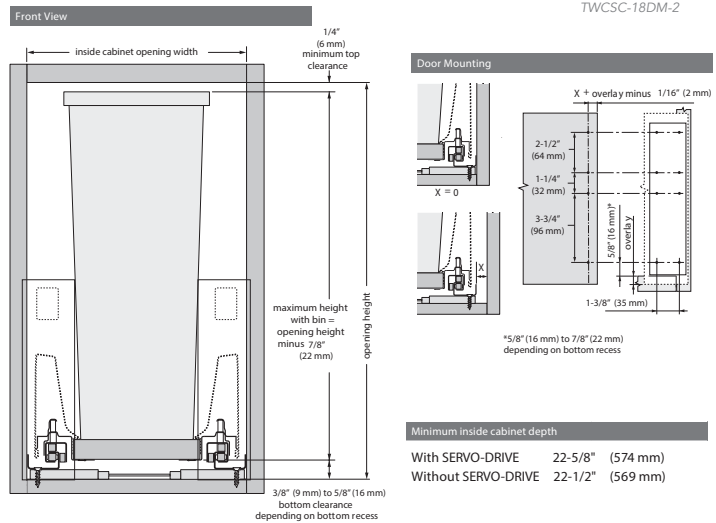

TANDEMBOX Bottom Mount Waste Container Pullouts w/ BLUM Soft-Close

PRODUCT	DESCRIPTION	DIMS	MCOFL	MCOFF	CAB	FINISH	SLP
TWCS-15DM-1	Single 35 qt.	12-1/2" (318 mm) W x 22-1/2" (572 mm) D x 19" (483 mm) H	12" (305 mm)	12-3/4" (324 mm)	B15	White	$638.00
TWCS-1550DM-1	Single 50 qt.	12-1/2" (318 mm) W x 22-1/2" (572 mm) D x 23" (585 mm) H	12" (305 mm)	12-3/4" (324 mm)	FHB15	White	$652.50
TWCS-18DM-2	Double 35 qt.	15-1/2" (394 mm) W x 22-1/2" (572 mm) D x 19" (483 mm) H	15" (381 mm)	15-3/4" (400 mm)	B18	White	$652.50
TWCS-21DM-2	Double 35 qt.	18-1/2" (470 mm) W x 22-1/2" (572 mm) D x 19" (483 mm) H	18" (457 mm)	18-3/4" (476 mm)	B21	White	$681.50
TWCS-1850DM-2	Double 50 qt.	15-1/2" (394 mm) W x 22-1/2" (572 mm) D x 23" (585 mm) H	15" (381 mm)	15-3/4" (400 mm)	FHB18	White	$667.00
TWCS-2150DM-2	Double 50 qt.	18-1/2" (470 mm) W x 22-1/2" (572 mm) D x 23" (585 mm) H	18" (457 mm)	18-3/4" (476 mm)	FHB21	White	$696.00

TANDEMBOX Bottom Mount Electric Assist Waste Container Pullouts w/ Soft-Close and SERVO-DRIVE

TWCS-15DM-1	Single 35 qt.	12-1/2" (318 mm) W x 22-5/8" (575 mm) D x 19" (483 mm) H	12" (305 mm)	12-3/4" (324 mm)	B15	White	$1,319.50
TWCS-1550DM-1	Single 50 qt.	12-1/2" (318 mm) W x 22-5/8" (575 mm) D x 23" (585 mm) H	12" (305 mm)	12-3/4" (324 mm)	FHB15	White	$1,334.00
TWCS-18DM-2	Double 35 qt.	15-1/2" (394 mm) W x 22-5/8" (575 mm) D x 19" (483 mm) H	15" (381 mm)	15-3/4" (400 mm)	B18	White	$1,348.50
TWCS-21DM-2	Double 35 qt.	18-1/2" (470 mm) W x 22-5/8" (575 mm) D x 19" (483 mm) H	18" (457 mm)	18-3/4" (476 mm)	B21	White	$1,377.50
TWCS-1850DM-2	Double 50 qt.	15-1/2" (394 mm) W x 22-5/8" (575 mm) D x 23" (585 mm) H	15" (381 mm)	15-3/4" (400 mm)	FHB18	White	$1,363.00
TWCS-2150DM-2	Double 50 qt.	18-1/2" (470 mm) W x 22-5/8" (575 mm) D x 23" (585 mm) H	18" (457 mm)	18-3/4" (476 mm)	FHB21	White	$1,392.00