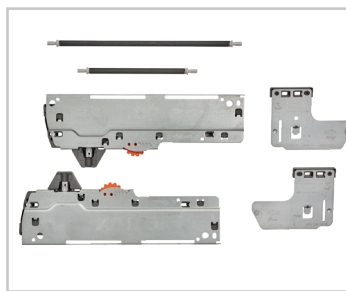

TIP-ON Kit available