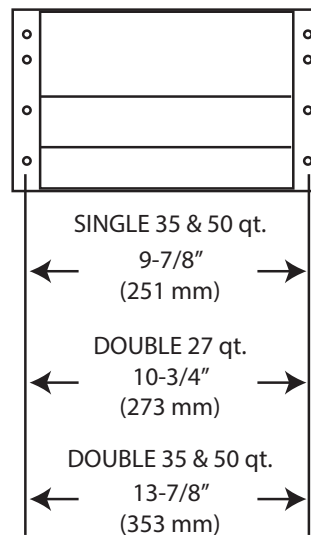

HOLE SPREAD DIMENSIONS

* Reduced depth

** select "BK" for black, "GR" for green, "OG" for orion gray, "WH" for white

Aluminum Bottom Mount Waste Container Pullouts w/ Soft-Close

PRODUCT	DESCRIPTION	DIMS	MCO	CAB	FINISH	SLP
5349-15DM-1	Single 35 qt.	10-3/4" (274 mm) W x 21-7/8" (557 mm) D x 19-1/32" (484 mm) H	11" (279 mm)	B15	White/Alum	$437.90
5349-15DM18-1	Single 35 qt.	10-3/4" (274 mm) W x 18" (458 mm) D x 19-1/32" (484 mm) H	11" (279 mm)	B15	White/Alum	$424.15
5349-15DM-117	Single 35 qt.	10-3/4" (274 mm) W x 21-7/8" (557 mm) D x 19-1/32" (484 mm) H	11" (279 mm)	B15	Silver/Alum	$437.90
5349-15DM18-117	Single 35 qt.	10-3/4" (274 mm) W x 18" (458 mm) D x 19-1/32" (484 mm) H	11" (279 mm)	B15	Silver/Alum	$424.15
5349-1550DM-1	Single 50 qt.	10-3/4" (274 mm) W x 21-7/8" (557 mm) D x 22-29/32" (583 mm) H	11" (279 mm)	FHB15	White/Alum	$471.25
5349-1550DM-117	Single 50 qt.	10-3/4" (274 mm) W x 21-7/8" (557 mm) D x 22-29/32" (583 mm) H	11" (279 mm)	FHB15	Silver/Alum	$471.25
5349-1527DM-2	Double 27 qt.	11-11/16" (297 mm) W x 22-7/32" (565 mm) D x 18-29/32" (481 mm) H	12" (305 mm)	B15	White/Alum	$477.05
5349-1527DM-217	Double 27 qt.	11-11/16" (297 mm) W x 22-7/32" (565 mm) D x 18-29/32" (481 mm) H	12" (305 mm)	B15	Silver/Alum	$477.05
5349-18DM-2	Double 35 qt.	14-25/32" (376 mm) W x 22-3/32" (562 mm) D x 19-1/32" (484 mm) H	15" (381 mm)	B18	White/Alum	$475.60
5349-18DM-217	Double 35 qt.	14-25/32" (376 mm) W x 22-3/32" (562 mm) D x 19-1/32" (484 mm) H	15" (381 mm)	B18	Silver/Alum	$475.60
5349-2150DM-2	Double 50 qt.	14-25/32" (376 mm) W x 22-3/32" (562 mm) D x 22-29/32" (583 mm) H	15" (381 mm)	FHB18	White/Alum	$515.60
5349-2150DM-217	Double 50 qt.	14-25/32" (376 mm) W x 22-3/32" (562 mm) D x 22-29/32" (583 mm) H	15" (381 mm)	FHB18	Silver/Alum	$515.60

Aluminum Bottom Mount Compost Pullouts w/ Soft-Close

5349-15CK**-1	Single Compo+ Bin	10-13/16" (275 mm) W x 18" (457 mm) D x 18-1/16" (459 mm) H	12" (305 mm)	B15	**/Alum	$461.85
5349-18CK**-2	Compo+ Bin w/ 35 qt. Container	14-13/16" (376 mm) W x 22-1/8" (562 mm) D x 19-1/16" (484 mm) H	15" (381 mm)	B18	**/White/Alum	$482.85

Accessories

5345-DM-KIT-1	Door Mount Extension Brackets				Chrome	$39.15
CP-BAGROLL-1	Replacement Compost Bags (1 Roll, 12 Bags)					$11.60
CP-FILTER-1	Replacement Charcoal Filter (2)					$14.50
CK-1117-**-1	Replacement Compo+ Bin					$68.15