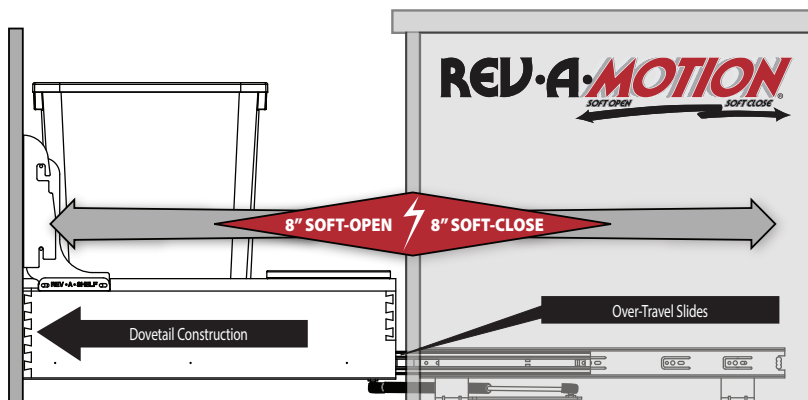

Maple Bottom Mount Waste Container Pullouts w/ Rev-A-Motion®

PRODUCT	DESCRIPTION	DIMS	MCOFL	MCOFF	CAB	FINISH	SLP
4WCBM-15DM-1	Single 35 qt.	12" (305 mm) W x 21-3/4" (553 mm) D x 19-1/4" (489 mm) H	12-3/4" (324 mm)	11-1/2" (293 mm)	B15	Silver/Maple	$471.25
4WCBM-1550DM-1	Single 50 qt.	12" (305 mm) W x 21-3/4" (553 mm) D x 23-3/16" (590 mm) H	12-3/4" (324 mm)	11-1/2" (293 mm)	FHB15	Silver/Maple	$478.50
4WCBM-2430DM-2	Double 30 qt.	20-1/4" (515 mm) W x 21-3/4" (553 mm) D x 19-13/32" (493 mm) H	20-1/2" (520 mm)	20-1/2" (520 mm)	B24	Silver/Maple	$581.45
4WCBM-18DM-2	Double 35 qt.	14-1/4" (362 mm) W x 21-3/4" (553 mm) D x 19-1/4" (489 mm) H	14-1/2" (368 mm)	14-1/2" (368 mm)	B18	Silver/Maple	$487.20
4WCBM-2150DM-2	Double 50 qt.	17-1/4" (439 mm) W x 21-3/4" (553 mm) D x 23-3/16" (590 mm) H	17-1/2" (445 mm)	17-1/2" (445 mm)	FHB21	Silver/Maple	$536.50