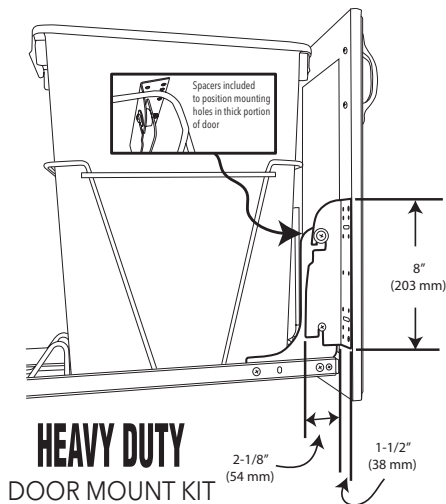

- Fits all RV Series Waste Containers, HPRV/HRV Hampers and 5CW2 Series Cookware Organizers
- Allows cabinet door to be installed easily
- Pre-assembled door mounting brackets
- 6-way adjustable bracket
- Includes a complete set of brackets, fasteners and spacers for installation
- Eliminates the need for a sub door panel

White finish available