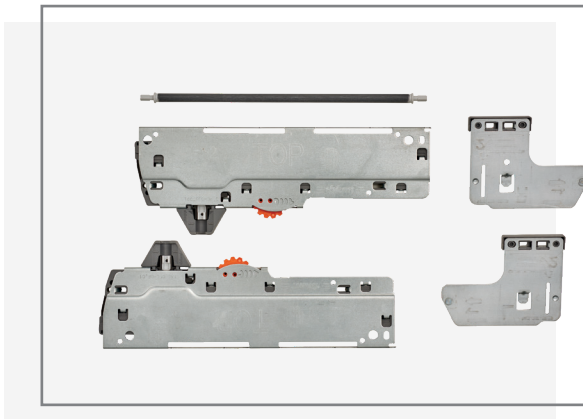

TIP-ON Kit

4WC-TOKIT-18

TOKIT Series

- Designed for all standard depth waste containers, 4WCSC Series and 5LB LEGRABOX Series
- 4-dimensional adjustment ensures precise gap layout
- Open with a touch of a finger
- Adjustment wheel allows a tool-free integrated depth adjustment
- Front gap of just 2.5 mm

MOVENTO TIP-ON Kit for 4WCSC Series

PRODUCT	DESCRIPTION	DIMS	SLP
4WC-TOKIT-12	12" 4WCSC TIP-ON Kit	3-1/2" (89 mm) W x 9" (229 mm) D x 1-3/4" (45 mm) H	$72.50
4WC-TOKIT-15	15" 4WCSC TIP-ON Kit	3-1/2" (89 mm) W x 9" (229 mm) D x 1-3/4" (45 mm) H	$75.40
4WC-TOKIT-18	18" 4WCSC TIP-ON Kit	3-1/2" (89 mm) W x 9" (229 mm) D x 1-3/4" (45 mm) H	$78.30

MOVENTO TIP-ON Kit for 5LB Series

PRODUCT	DESCRIPTION	DIMS	SLP
5LB-TOKIT-12	12" LEGRABOX TIP-ON Kit	3-1/2" (89 mm) W x 9" (229 mm) D x 1-3/4" (45 mm) H	$72.50
5LB-TOKIT-15	15" LEGRABOX TIP-ON Kit	3-1/2" (89 mm) W x 9" (229 mm) D x 1-3/4" (45 mm) H	$78.30
5LB-TOKIT-18	18" LEGRABOX TIP-ON Kit	3-1/2" (89 mm) W x 9" (229 mm) D x 1-3/4" (45 mm) H	$81.20