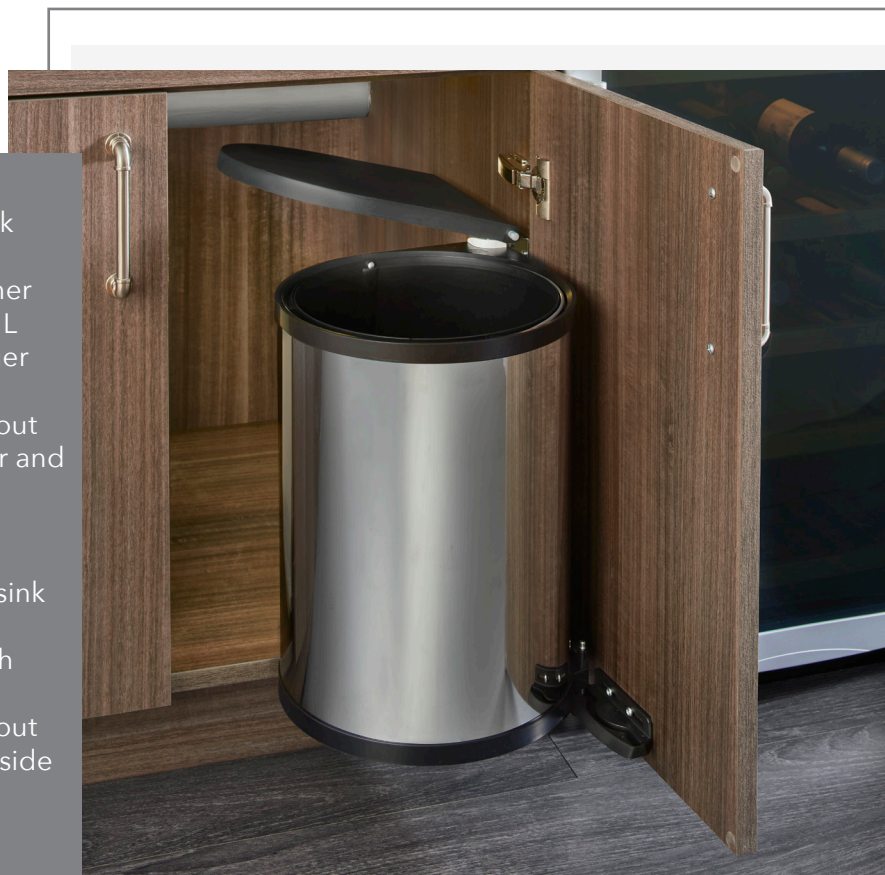

8-010

- Designed for 33" and 36" sink base cabinets
- Single black polymer container with built-in handle, 14 or 15 L
- Stainless steel or white lacquer finish
- Lid rises as container pivots out
- Mounts to cabinet door, floor and side walls

8-700

- Designed for full access 36" sink base cabinets
- Single white polymer bin with built-in handle, 20 L
- Lid rises as container pivots out
- Mounts to cabinet door and side walls

8-010314-15