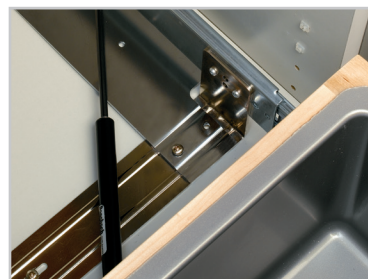

Rev-A-Motion® soft-close piston