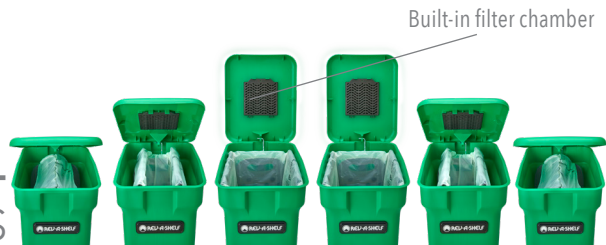

HOW IT WORKS

NOTE: For more information on each frame option, please see pg. 26 for RV Series, pg. 38 for 5349 Series, pg. 48 for 4WCSC/D Series and pg. 52 for 4WCTM Series. Depending on cabinet construction and pull hardware, a lid on the rear waste container may not fully function. See pg. 30 for replacement containers.