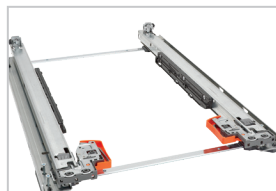

BLUM
concealed soft-
close slides